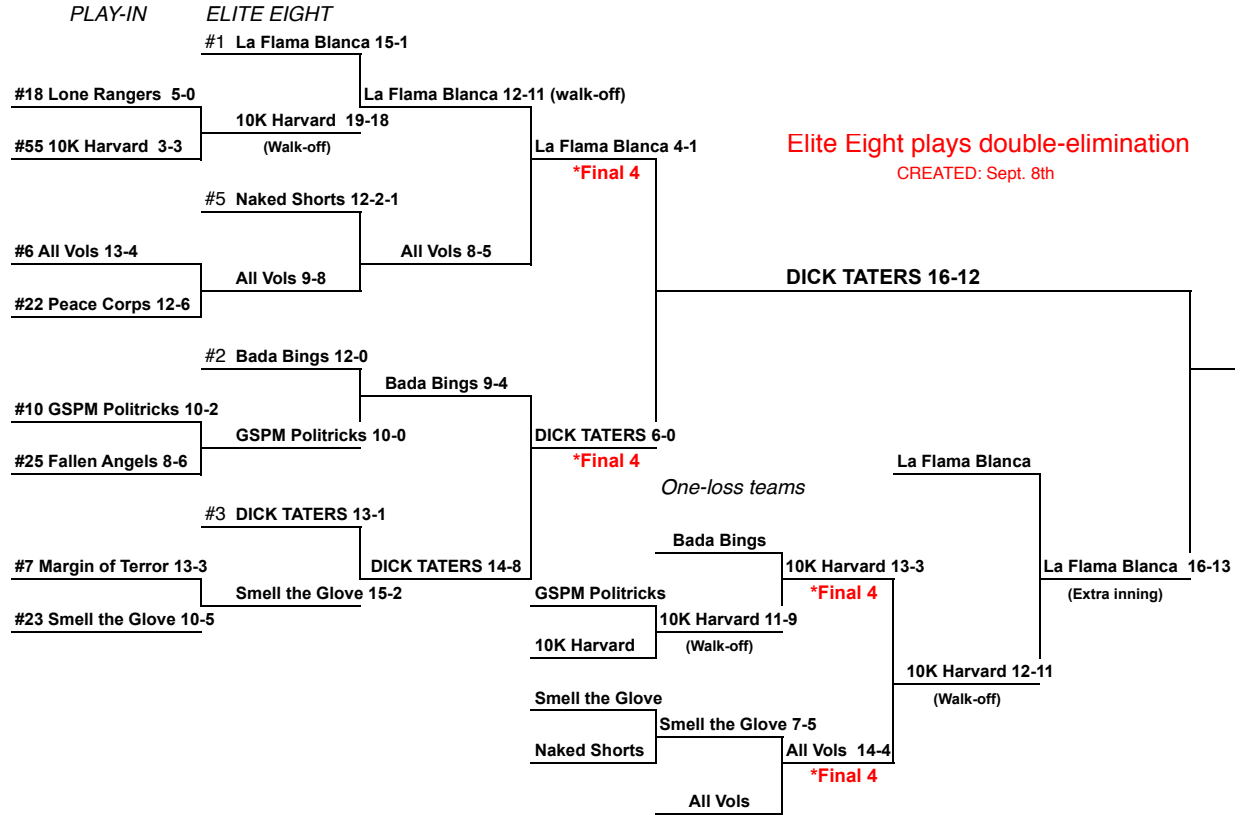

Congressional Softball League 35th Anniversary Tournament (2013)

Tie-Breaker

Elite Eight plays double-elimination

CREATED: Sept. 8th